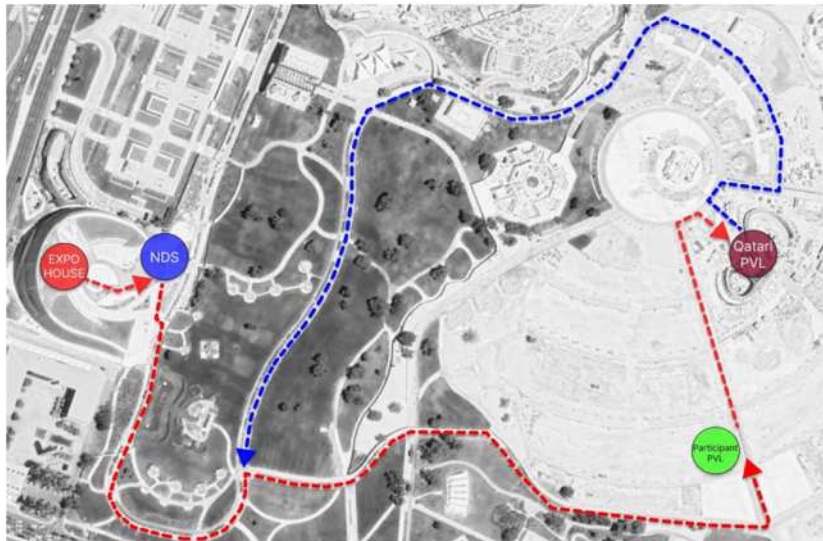

## Delegation Route Dot plan

Preliminary dot plan to be used as reference only

Delegation route to be developed by TRA 72h before the National Day Celebration based on actual agenda, aiming to maximize usage of existing internal transport routes